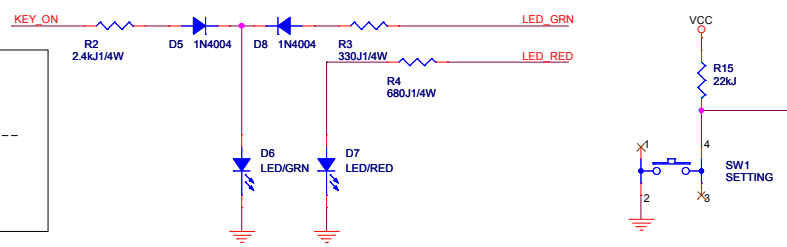

* LED GREEN *
 ON : SLEEP MODE (DRIVE)
 BLINK : STAND BY (E-SAVE)
 QUICKLY : DISPLAY ON

 * LED RED *
 ON : OVER HEAT LOG
 BLINK : LOW BATTERY
 QUICKLY : OVER HEAT

| | |
|---------------------------------|-------------------------|
| | |
| Title: CAR INFO | |
| Size: Custom | Document Number: <RevC> |
| Date: Monday, November 03, 2014 | Sheet: 1 of 1 |